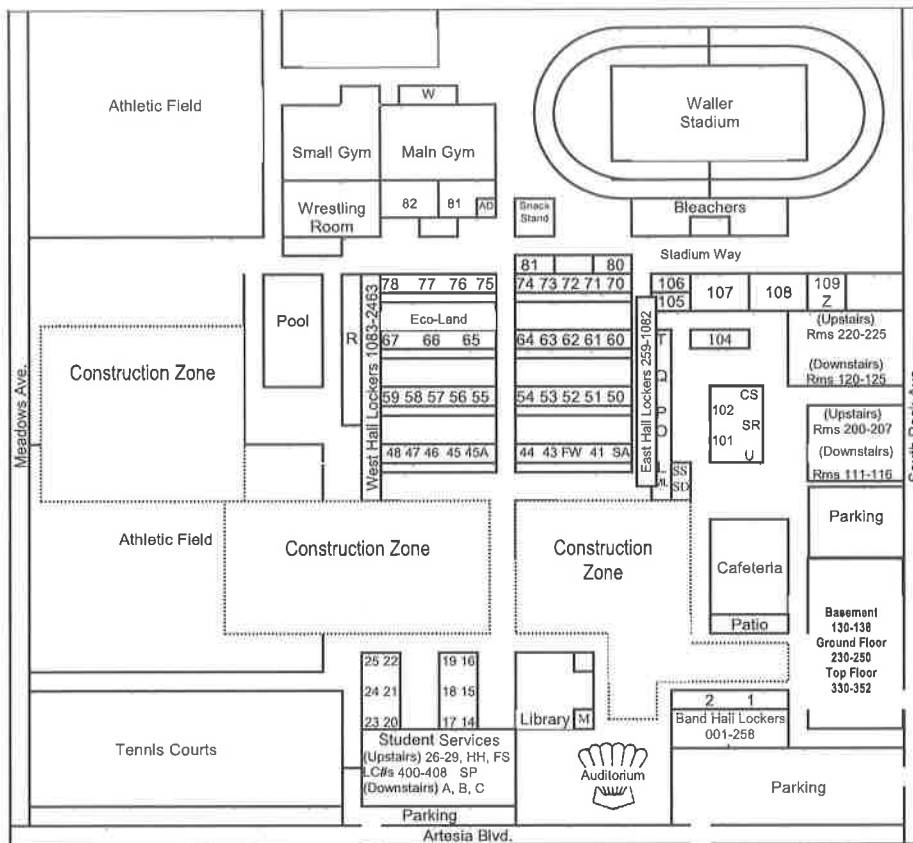

Mira Costa Campus Map

8/2014

- | | | | |
|----------|-------------------------------|------------|----------------------------------|
| A | Administration Offices | 49B | Student Activities Office |
| B | Attendance Office | AD | Athletic Director |
| C | Guidance Offices | FS | Food Services |
| L | Ladies Room | FW | Faculty Workroom |
| M | Textbook Room | HH | Health Office |
| O | Girls Restroom | LC | Learning Center |
| P | Boys Restroom | ML | Men's Lounge |
| Q | Boiler Room | RG | Rose Garden Classroom |
| R | Pool Lockers/Restrooms | SA | Student Activities |
| S | Storage | SD | ASB Distribution |
| T | Transformer Room | SE | Campus Security |
| U | Adult School | SF | Student Finance |
| W | Weight Room | SP | School Psychologists |
| Z | Maintenance Office | SR | School Resource Officer |
| | | SS | Student Store |